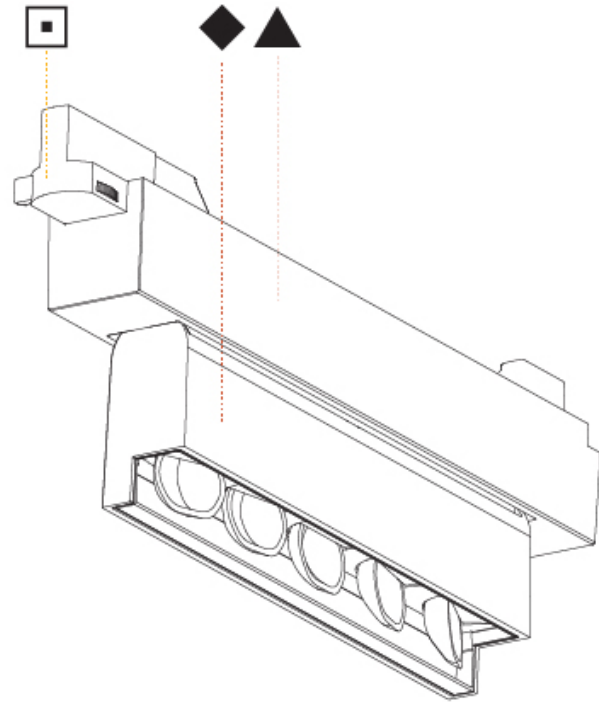

MAGIQ WALLWASH PLUS BLACK TRACK

A3T062-

PROJECT _____

TYPE _____

SPECIFIER _____

QUANTITY _____

DATE _____