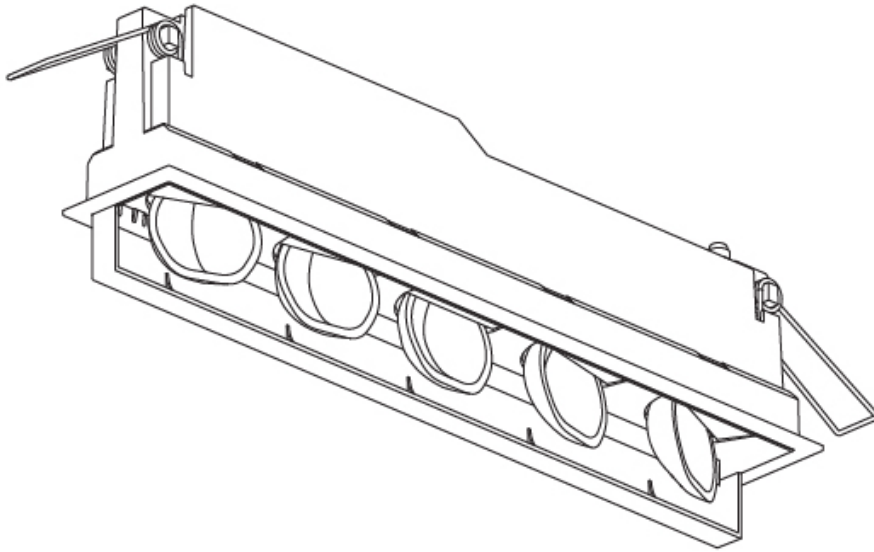

MAGIQ WALLWASH TRIMLESS

A35139-

PROJECT _____

TYPE _____

SPECIFIER _____

QUANTITY _____

DATE _____