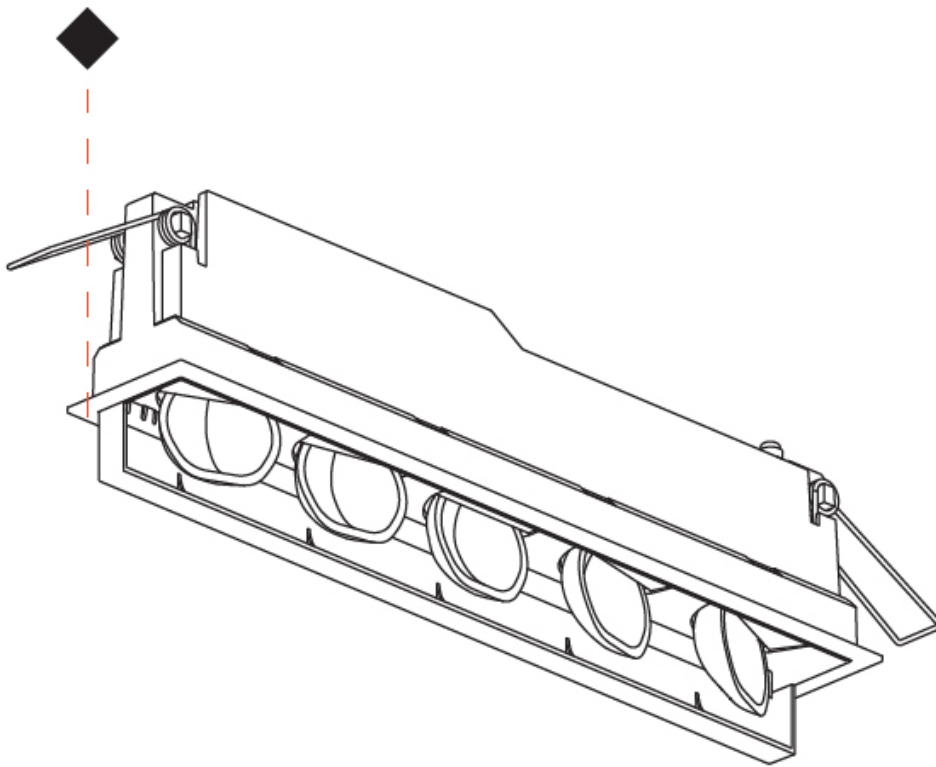

MAGIQ WALLWASH RECESSED

A35154-

PROJECT _____

TYPE _____

SPECIFIER _____

QUANTITY _____

DATE _____