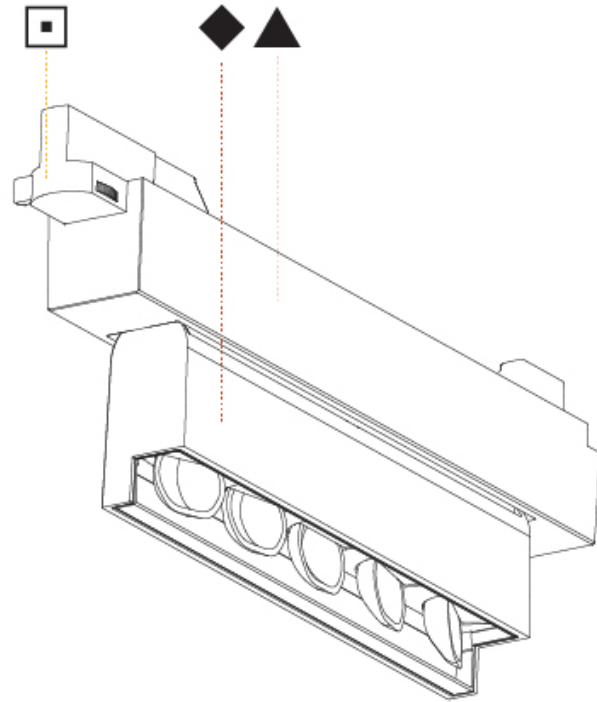

MAGIQ WALLWASH PLUS TRACK

A3T065-

PROJECT

TYPE

SPECIFIER

QUANTITY

DATE

A