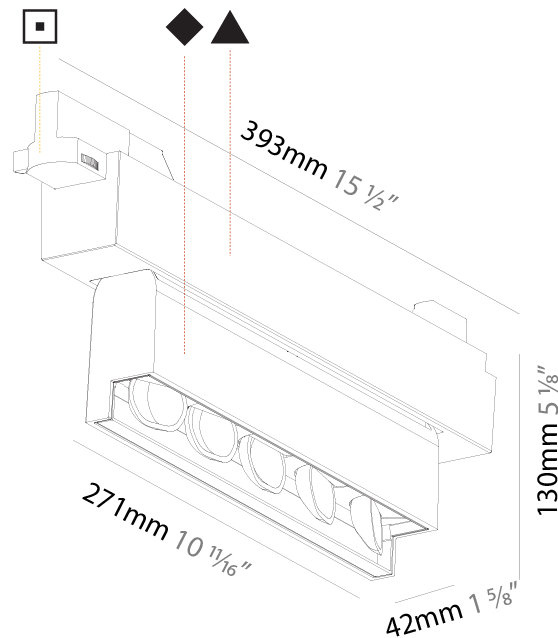

GENERAL

Series: Magiq Wallwash
Subseries: Magiq Wallwash Plus
Brand: Prolicht
Division: Architectural
Mounting Type: Track
Mounting Location: Ceiling
Subcategory: Wallwash

PHYSICAL

Shape: Rectangle
Length (mm): 392
Length (in): 15 7/16
Width (mm): 42
Width (in): 1 5/8
Height (mm): 130
Height (in): 5 1/8
Light Distribution: Asymmetric
Weight (kg): 1.777
Weight (lbs): 3.91
Fixture Finish: SSR / BKV / CWI / CRY / HAB / UFT / ITA / RUA / FTG / MYG / LOD / PUS / FRO / FUP / KIA / POP / BLS / SPG / MEY / GOH / GUM / CHC / COM / ABZ / JAG / OBR / MOS / ROR
Fixture Material: Aluminum Die Cast

ELECTRICAL

Lamp Type: LED (Zhaga Standard)
Input Wattage (W): 48.4
Total Output Wattage (W): 44
Dimming: Non-Dimmable / 0-10V Dimming
Driver Included: Yes
Driver Location: Integrated
Driver Type: Constant Current - Universal
Driver Class: Class 1
Input Voltage (V): 120 - 277
Constant Current (MA): 700

LED

Number of LEDs: 5
Color Temperature (°K): 2700 / 3000 / 3500 / 4000
Max. Delivered Lumen (lm): 3220 / 3430 / 3538 / 3610
Nominal Lumen (lm): 3570 / 3800 / 3920 / 4000
CRI: >90 CRI
Efficiency (%): 80
Lamp Life (hrs): 50000
Upon Request: Special Color Temperature

OPTICAL

Adjustability: Tilt 15°

RATINGS AND CERTIFICATIONS

Certified By: Certified for North American Standards
IP rating: IP20