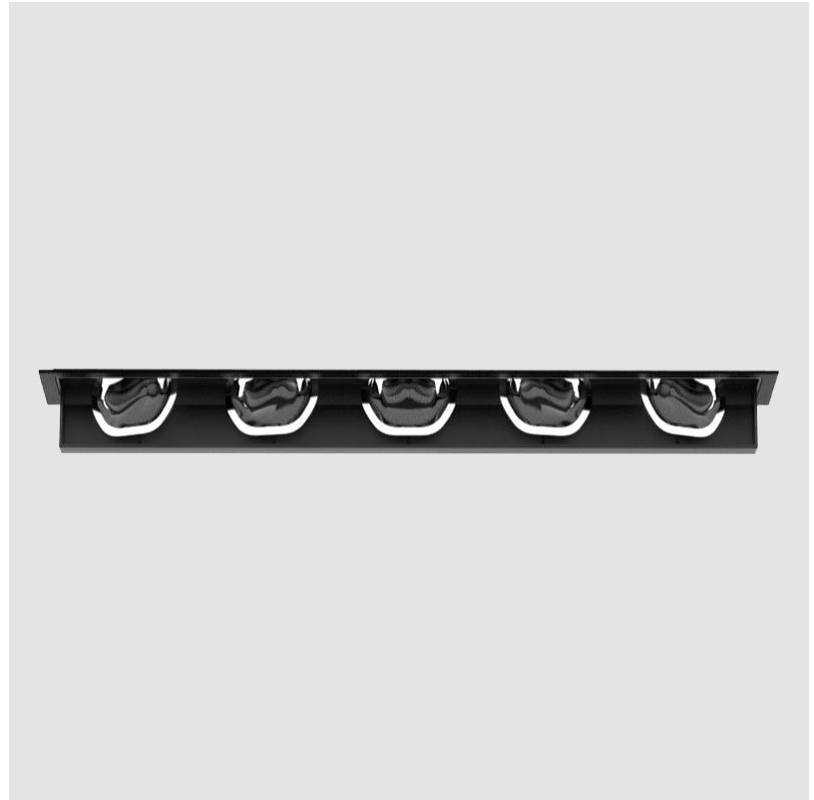

GENERAL

Series: Magiq Wallwash
Brand: Prolicht
Division: Architectural
Mounting Type: Trimless
Mounting Location: Ceiling
Subcategory: Wallwash

PHYSICAL

Shape: Rectangle
Length (mm): 267
Length (in): 10 1/2
Width (mm): 36
Width (in): 1 7/16
Height (mm): 64
Height (in): 2 1/2
Ceiling Thickness (mm): 12.5
Ceiling Thickness (in): 1/2
Min. Recessing Depth (mm): 100
Min. Recessing Depth (in): 3 15/16
Light Distribution: Asymmetric
Weight (kg): 0.943
Weight (lbs): 2.08
Holder Finish: WHI / BLK
Fixture Material: Aluminum Die Cast
Cut-out Measurements: 273mm / 10 3/4" x 42mm / 1 5/8"
Upon Request: Unique Ceiling Thickness

ELECTRICAL

Lamp Type: LED (Zhaga Standard)
Input Wattage (W): 33.4
Total Output Wattage (W): 29.6
Dimming: Tri-Mode (Non-Dimming and Phase Dimming (120Vac only) and 0-10V Dimming)
Driver Included: Yes
Driver Location: Remote
Driver Type: Constant Current - Universal
Driver Class: Class 1
Input Voltage (V): 120 - 277
Constant Current (MA): 500

LED

Number of LEDs: 5
Color Temperature (°K): 2700 / 3000 / 3500 / 4000
Max. Delivered Lumen (lm): 2145 / 2339 / 2145 / 2443
Nominal Lumen (lm): 2375 / 2590 / 2375 / 2705
CRI: >90 CRI
Lamp Life (hrs): 50000
Upon Request: Special Color Temperature

OPTICAL

Reflector: Asymmetric
Upon Request: Special Beam Angles

RATINGS AND CERTIFICATIONS

Certified By: CSA Certified to UL and CSA Standards
IP rating: IP20

100mm
3 15/16"

12 1/2 mm
1/2"

270mm x 38mm
10 5/16" x 1 1/2"